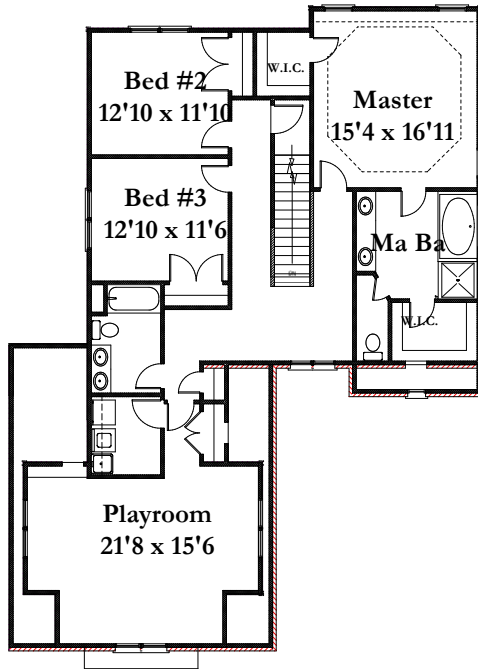

SQUARE FOOTAGE	
1st floor:	1208
2nd floor:	1606
Total:	2814
Attic:	731

the Consolare

the Consolare