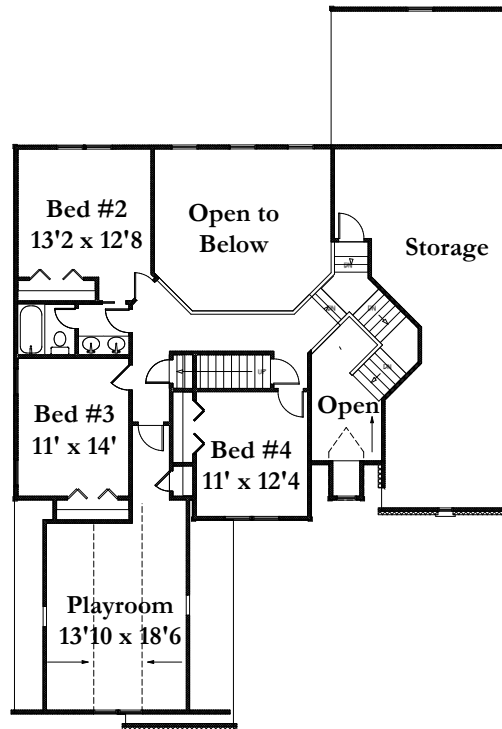

the Lussuoso

SQUARE FOOTAGE

1st floor:	1945
2nd floor:	1086
Total:	3031
Attic:	623
Storage:	655
Keep Option:	166
Bath Option:	166

the Lussuoso

the Lussuoso