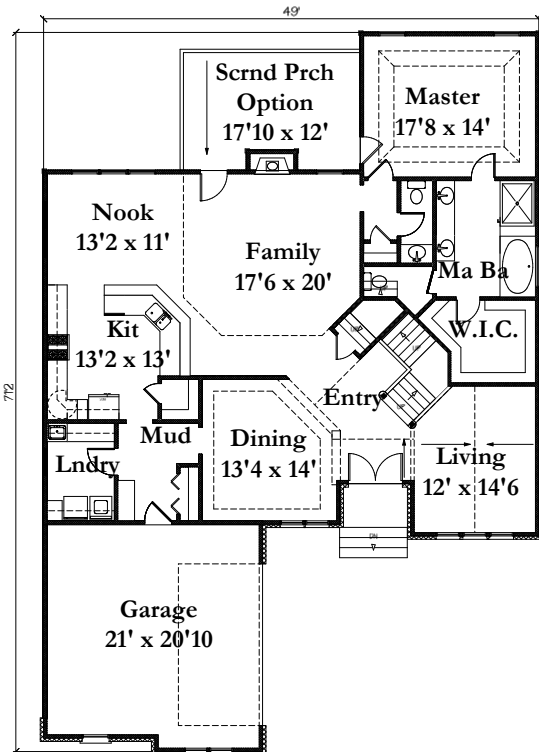

the Lussuoso

SQUARE FOOTAGE

1st floor:	1945
2nd floor:	1086
Total:	3031
Attic:	623
Storage:	655
Keep Option:	166
Bath Option:	166

the Lussuoso

the Lussuoso