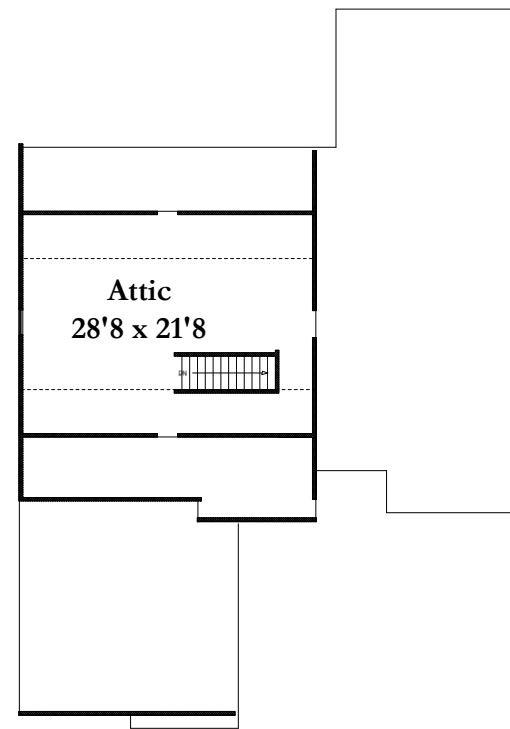

the Lussuoso

SQUARE FOOTAGE

1st floor:	1945
2nd floor:	1086
Total:	3031
Attic:	623
Storage:	655
Keep Option:	166
Bath Option:	166

the Lussuoso

the Lussuoso